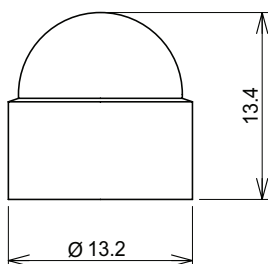

**PRODUCT CODE: HNC6/B**  
HEX NUT CAP

**DESCRIPTION**

M6 Hex. Nut Cap

**FINISH**

Black

**MATERIAL**

PVC

**PACKAGING**

Packed in qty 100

**ADDITIONAL NOTES**

For use with M6 hex. full nuts

Ⓢ Values are nominal and with a general tolerance  $\pm 5\%$  unless otherwise specified